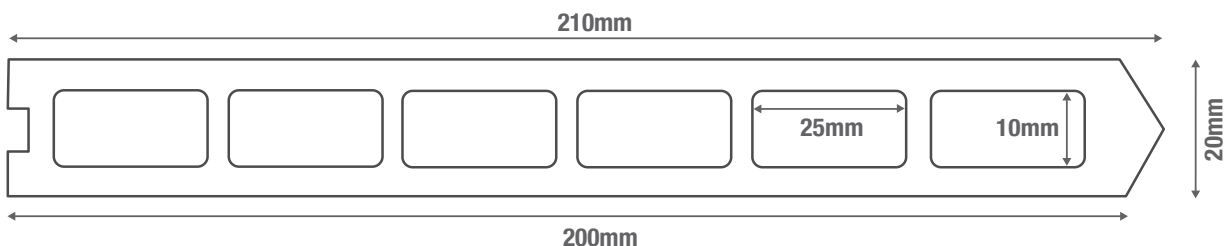

Measuring 3600mm long, 210mm high and 20mm deep, Cladco Composite Fence Panels can easily be screwed onto Timber or Composite Fencing Posts. Made from 60% recycled hardwood fibres and 40% recycled plastic, bonding agent, additives and tint, Cladco Composite Fence Panels will cover 3600mm x 200mm per Board when fitted horizontally.

Why Choose Our 3.6m Composite Fencing Panels

Cladco Composite Fencing Panels are strong due to their six-hole honeycomb construction, made from recycled wood fibres and recycled plastic that will withstand the elements. Composite Fence Panels are constructed from a lightweight material and slot together easily to make installation quick and simple.

SPECIFICATIONS	
Board Length	3.6m
Board Width	210mm
Board Thickness	20mm
Board Weight (Approximate)	11.52kg

COLOURS

PLEASE NOTE - Images are used for illustration purposes only, actual item may vary slightly from the image supplied.