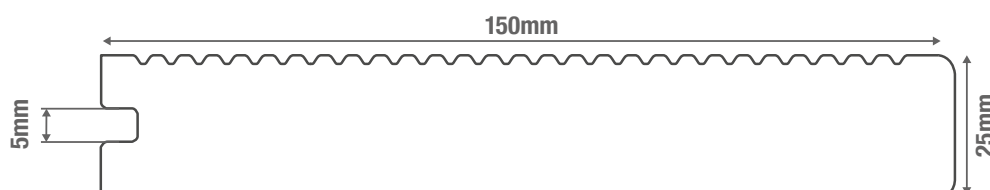

## SOLID COMMERCIAL GRADE Composite Bullnose Board 4m

Cladco Bullnose Boards complement the Composite Decking products on offer and are an attractive way to finish the edge of your deck. Like the rest of the Cladco range of Composite Decking Boards, these Commercial Grade Bullnose Boards feature a flat surface and a narrow-grooved side. The narrow grooved side is recommended to give a low-slip and easy to maintain surface.

SPECIFICATIONS	
Board Length	4m
Board Width	150mm
Board Thickness	25mm
Board Weight (Approximate)	20.52kg

**PLEASE NOTE** - Images are used for illustration purposes only, actual item may vary slightly from the image supplied.