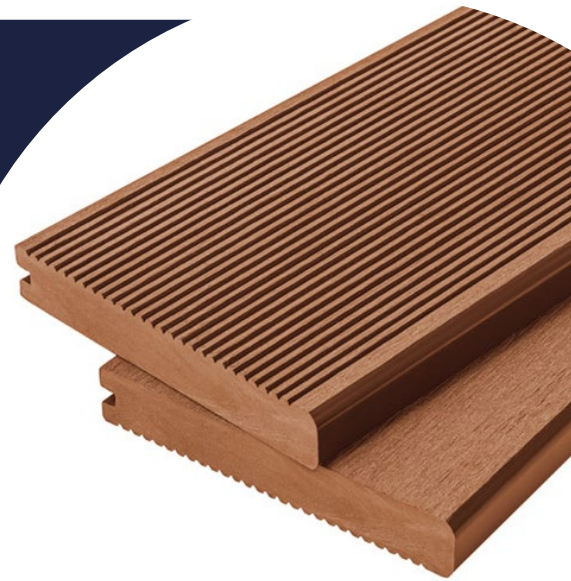

## SOLID COMMERCIAL GRADE Composite Bullnose Board 4m

Cladco Bullnose Boards complement the Composite Decking products on offer and are an attractive way to finish the edge of your deck. Like the rest of the Cladco range of Composite Decking Boards, these Commercial Grade Bullnose Boards feature a flat surface and a narrow-grooved side. The narrow grooved side is recommended to give a low-slip and easy to maintain surface.

Available in a range of colours to match your Cladco Composite Decking Boards, including Redwood, Olive Green, Ivory, Teak, Coffee, Charcoal, Light Grey and Stone Grey. Cladco Bullnose Solid Composite Decking Boards are made in the same way as the rest of the Composite Boards.

All Cladco Composite Decking products are available as FSC® certified for the same cost. If you require FSC® certified products please ask for these when placing your order.

### Why Use Cladco 4m Bullnose Decking Boards

When you need to give your decking design a great finish to its borders, that's where you'll need to incorporate Cladco Bullnose Decking Boards. Designed to fit the edges of your decking plan and offer an attractive option for any steps you are incorporating, these Solid Composite Decking Boards are extremely versatile and can be used for commercial purposes.