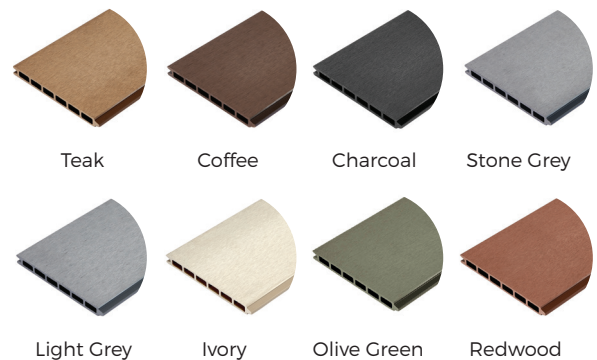

COLOURS

PLEASE NOTE - Images are used for illustration purposes only, actual item may vary slightly from the image supplied.

01837 659901 info@cladco.co.uk
www.cladcodecking.co.uk

Beardown Road, Exeter Road Industrial Estate, Okehampton EX20 1UA