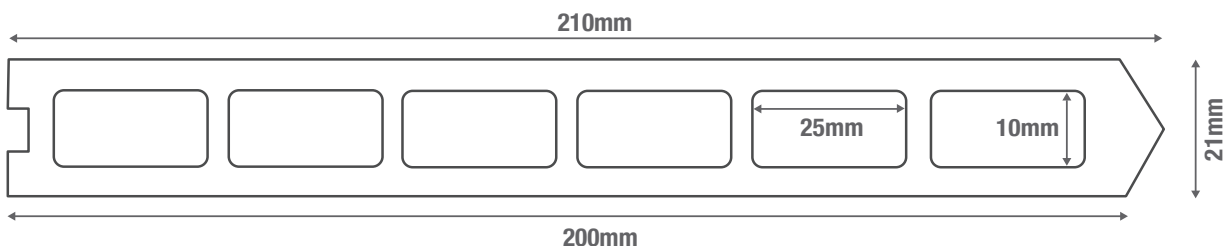

Measuring 3600mm long, 210mm high and 21mm deep, Cladco Composite Fence Panels can easily be screwed onto Timber or Composite Fencing Posts. Made from 60% recycled hardwood fibres and 40% recycled plastic, bonding agent, additives and tint, Cladco Composite Fence Panels will cover 3600mm x 200mm per Board when fitted horizontally.

SPECIFICATIONS	
Board Length	3.6m
Board Width	210mm
Board Thickness	21mm
Board Weight (Approximate)	11.52kg

COLOURS

PLEASE NOTE - Images are used for illustration purposes only, actual item may vary slightly from the image supplied.