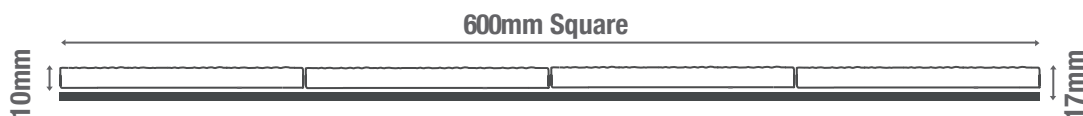

WOODGRAIN EFFECT DECKING TILE

600mm x 600mm

Large Composite Decking Tiles offer the easiest and quickest way to transform an outdoor space. Available in four colours - Teak, Charcoal, Stone Grey and Coffee - each Tile features a realistic woodgrain effect to replicate the surface of timber decking boards. Decking Tiles are manufactured from a Composite material comprising of 60% recycled hardwood fibres and 40% recycled plastic, and feature a solid plastic base. Tiles are easy to lay down by clicking adjacent Tiles together onto a flat and stable surface. Little to no maintenance is required to keep these Tiles looking great for years to come.

*Image shows 4 Decking Tiles fitted together

SPECIFICATIONS	
Tile Length	600mm
Tile Width	600mm
Tile Thickness	17mm
Tile Weight (approx)	5.5kg

COLOURS

PLEASE NOTE - Images are used for illustration purposes only, actual item may vary slightly from the image supplied.