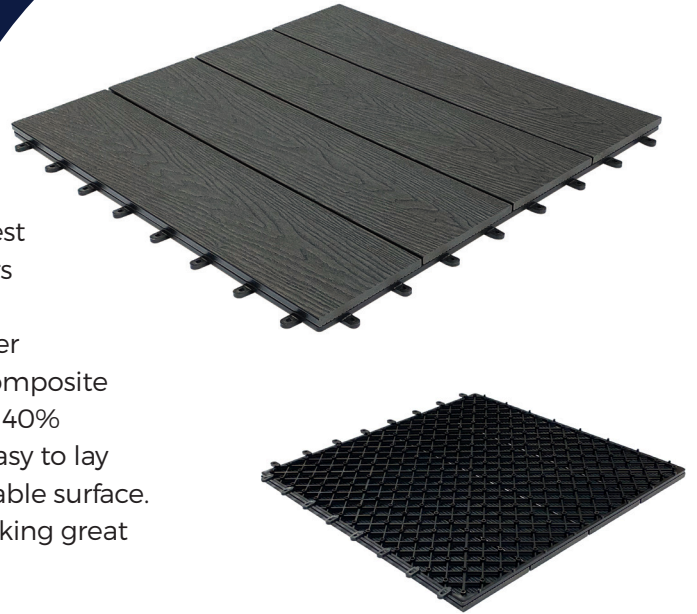

WOODGRAIN EFFECT DECKING TILE

600mm x 600mm

Large Composite Decking Tiles offer the easiest and quickest way to transform an outdoor space. Available in four colours - Teak, Charcoal, Stone Grey and Coffee - each Tile features a realistic woodgrain effect to replicate the surface of timber decking boards. Decking Tiles are manufactured from a Composite material comprising of 60% recycled hardwood fibres and 40% recycled plastic, and feature a solid plastic base. Tiles are easy to lay down by clicking adjacent Tiles together onto a flat and stable surface. Little to no maintenance is required to keep these Tiles looking great for years to come.

Advantages of Decking Tiles

- Flexible layouts to suit the area being covered
- Easy to install with a simple click system
- High-quality woodgrain effect
- Easy to clean, very little maintenance required
- Quick to reposition when needed
- Rot and UV resistant

*Image shows 4 Decking Tiles fitted together

SPECIFICATIONS	
Tile Length	600mm
Tile Width	600mm
Tile Thickness	17mm
Tile Weight (approx)	5.5kg

COLOURS

PLEASE NOTE - Images are used for illustration purposes only, actual item may vary slightly from the image supplied.