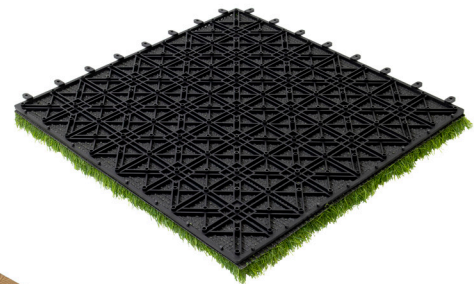

## ARTIFICIAL GRASS TILE

### 600mm x 600mm

Artificial Grass Tiles are the best way to recreate natural grass without the fuss of real turf. Simply install next to additional Grass Tiles or Cladco Composite Decking Tiles to form a solid new floor.

Extra large Grass Tiles from Cladco offer a low-maintenance and pet-friendly solution to making a realistic grass surface. Artificial Grass Tiles are suitable for all kinds of surfaces, including balconies, terraces, patios, concrete or outdoor areas.

Artificial Grass is manufactured from polyethylene to provide a long-lasting, weather-resistant Tile.