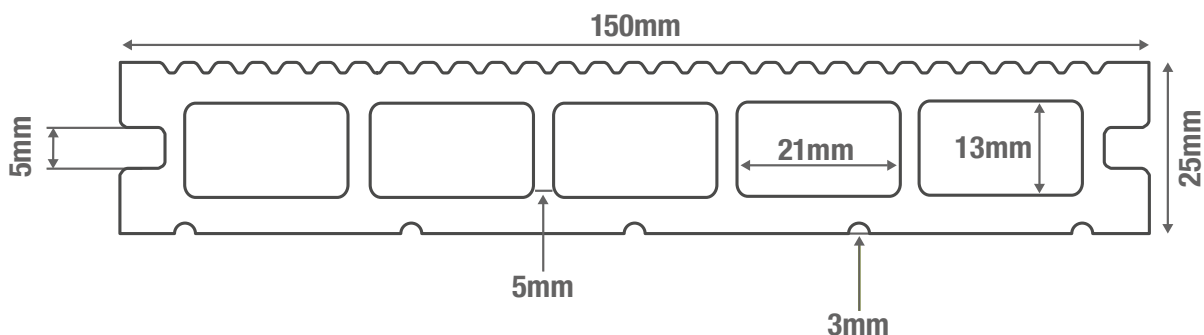

COLOURS

Light Grey

Ivory

Olive Green

Redwood

PLEASE NOTE - Images are used for illustration purposes only, actual item may vary slightly from the image supplied.

01837 659901 info@cladco.co.uk
www.cladcodecking.co.uk

Beardown Road, Exeter Road Industrial Estate, Okehampton EX20 1UA