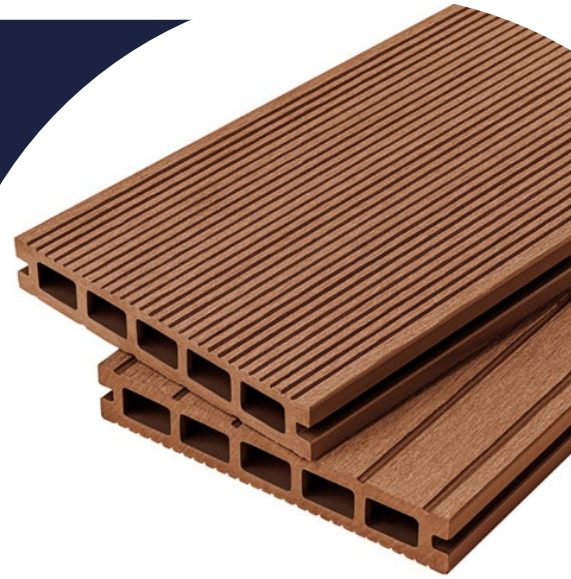

HOLLOW DOMESTIC GRADE Composite Decking Board 2.4m

Cladco Hollow Domestic Grade Composite Decking Boards feature a wide-grooved surface on one side, and the other with narrow grooves for low-slip properties and making the Composite Boards less susceptible to watermarks and staining. It's recommended to use the narrow-grooved side of the Boards due to their low-slip benefits when it comes to installing your project. Cladco Hollow Composite Decking Boards are versatile and can be cut to size using ordinary wood cutting tools, if required.

All Cladco Composite Decking products are available as FSC® certified for the same cost. If you require FSC® certified products please ask for these when placing your order.

Why 2.4m Hollow Decking Boards Are A Great Option

Whether you're looking to create a new garden, patio area, steps or larger scale project, Cladco Hollow Domestic Grade Composite Decking Boards are the perfect option for your project.

Utilising a honeycomb structure that makes the Boards lightweight, Cladco Hollow Domestic Grade Decking Boards are made from a combination of 60% recycled hardwood fibres and 40% high grade recycled plastic, bonding agent, additives and tint. Boards are easy to maintain and clean.

SPECIFICATIONS	
Board Length	2.4m
Board Width	150mm
Board Thickness	25mm
Board Weight (Approximate)	6.72kg

COLOURS

Teak

Coffee

Charcoal

Stone Grey

Light Grey

Ivory