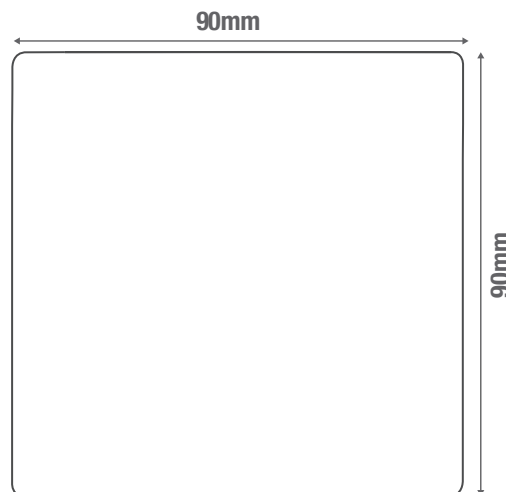

SPECIFICATIONS	
Each Post measures	3050mm x 90mm x 90mm
Each Post weighs approximately	21kg

Posts are available in a dark brown colour, measuring 3.05m long and 90mm x 90mm in width and thickness.

**PLEASE NOTE** - Images are used for illustration purposes only, actual item may vary slightly from the image supplied.