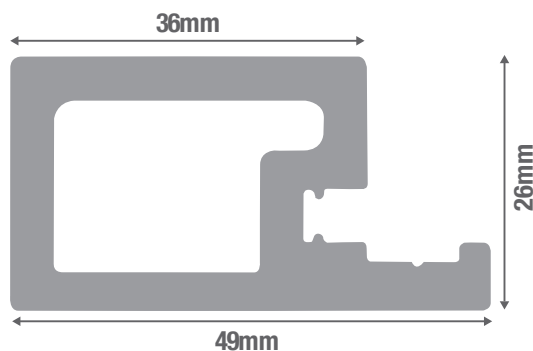

CAPPED COMPOSITE Single Start Profile Trim 2.5m

Single Start Profile Trims are the best way to start your Slatted Cladding project, providing a straight edge to begin the installation. Available in the same six colours as Cladco Slatted Panels, Start Profile Trims measure 2.5 metres with a hollow core design to reduce overall weight per Trim.

Easy To Clean
And Maintain

Textured Grain
Effect

Available In 6
Colours

Rot And Insect
Resistant

SPECIFICATIONS	
Size	2.5m x 49mm x 26mm
Weight (approx.)	3kg

COLOURS

Walnut

Teak