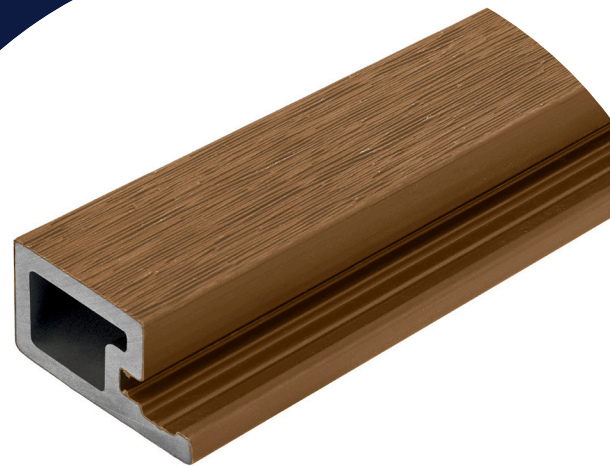

CAPPED COMPOSITE Single Start Profile Trim 2.5m

Single Start Profile Trims are the best way to start your Slatted Cladding project, providing a straight edge to begin the installation. Available in the same six colours as Cladco Slatted Panels, Start Profile Trims measure 2.5 metres with a hollow core design to reduce overall weight per Trim.

Featuring a textured grain effect on the front edge, Start Profile Trims can blend seamlessly with your Slatted Wall Cladding project.

Trims are low-maintenance and easy to clean. Each Trim is capped with a hard-wearing coating to protect it from the elements once installed on your external wall.

Easy To Clean
And Maintain

Textured Grain
Effect

Available In 6
Colours

Rot And Insect
Resistant

SPECIFICATIONS	
Size	2.5m x 49mm x 26mm
Weight (approx.)	3kg

COLOURS

Walnut

Teak