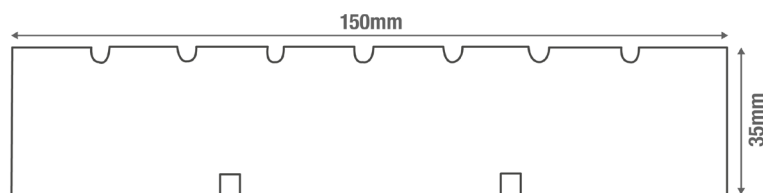

SOFTWOOD SPRUCE TIMBER DECKING BOARD 4.8M

Cladco 4.8m Timber Decking Boards are made from softwood spruce, one of the most popular types of timber around.

Timber Decking Boards are highly durable and offer long-lasting protection from the elements. Our timber is kiln dried for increased stability and water resistance, as an additional measure.

SPECIFICATIONS	
Length	4.8m
Width	150mm
Thickness	35mm
Treated	Green pressure treated

PLEASE NOTE - Images are used for illustration purposes only, actual item may vary slightly from the image supplied.