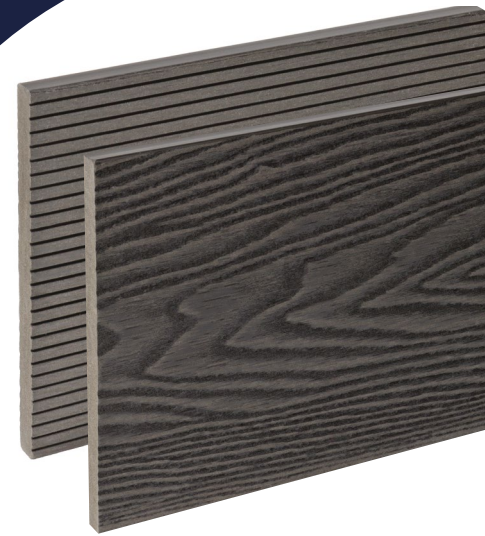

COMPOSITE Fascia Board 2.4m

Cladco Composite Fascia Boards are a two-sided Composite Board manufactured to protect the ends of your Decking project while also concealing any Joists and joins. As well as helping prevent any debris or animals enter the underside of your Decking.

Cladco Composite Fascia Boards are manufactured with 60% FSC accredited wood fibres and 40% recycled plastic. Cladco Composite Fascia Boards have an attractive woodgrain effect on one side and a grooved look on the other.

Fascia Boards are particularly great when installing a raised Decking area and can be used behind steps, around the edges, and on the sides of most Decking projects. Fascia Boards can also be used for various DIY projects, such as covering Soffits.

Fascia Boards are available in eight matching colours to Cladco Composite Decking Boards, in an attractive woodgrain effect, which can contrast or compliment your Composite Decking. Cladco Composite Fascia Boards are low-maintenance, versatile, durable and UV resistant product, which is easy to install.