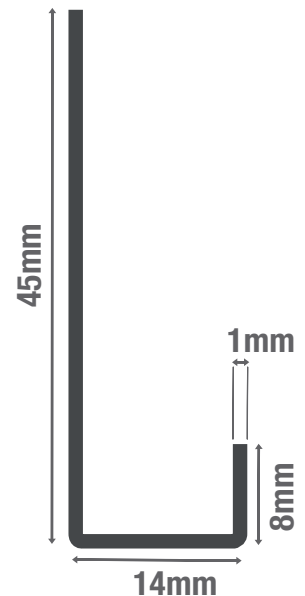

CONNECTION PROFILE Fibre Cement Trim

Cladco Fibre Cement Aluminium Connection Profile Trim is designed to wraparound a single Fibre Cement Board's edge and either a soffit, window or door reveal. The Trim is often used to finish feather boarding Wall Cladding installations.

Cladco Fibre Cement Connection Profiles are manufactured with a slight lip, which perfectly fits a Cladco Fibre Cement Wall Cladding Board and can be installed using Cladco Fibre Cement 38mm Screws.

Protecting your Board's edges from the elements, the Trims also allow your Wall Cladding Board to be fitted closer to the edge of your wall.

All Cladco Fibre Cement Wall Cladding Trims are available in a range of seven colours, manufactured to match the colour of your Cladco Fibre Cement Wall Cladding Boards for an attractive and seamless design.

Trims do not require any staining or painting, and are manufactured onsite using high-quality aluminium for a stain, rust and corrosion resistant product.