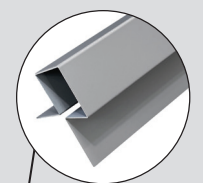

Cladco Fibre Cement Connection Profiles are manufactured with a slight lip, which perfectly fits a Cladco Fibre Cement Wall Cladding Board and can be installed using Cladco Fibre Cement 38mm Screws.

Protecting your Board's edges from the elements, the Trims also allow your Wall Cladding Board to be fitted closer to the edge of your wall.

Trims do not require any staining or painting, and are manufactured onsite using high-quality aluminium for a stain, rust and corrosion resistant product.

CLADCO TRIMS

PERFORATED CLOSURE

Installed under the Battens at the base of the build, or at the top of any doors and windows, to ensure ventilation throughout the installation. Perforated Closure also protects the build from any dirt or insects penetrating the air flow space.

CONNECTION PROFILE

Installed around window reveals and door frames to support Boards.

START TRIM

Installed at the start of new Board runs at the base of the building, or above windows and doors for support.

INTERNAL CORNER TRIM

Used in the inside of a door frame or porch for a neat seamless finish.

SYMMETRIC EXTERNAL CORNER TRIM

Designed to fit on the corners of the building, the Fibre Cement Wall Cladding Boards are then installed to flat edges of the Trims.