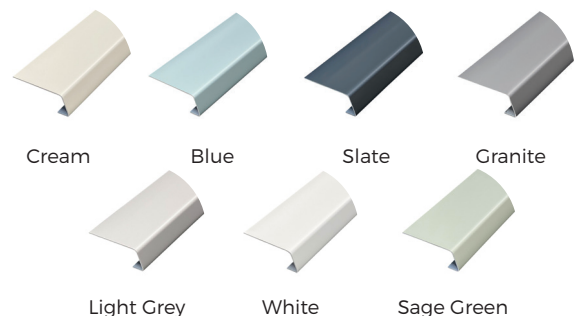

COLOURS

PLEASE NOTE - Images are used for illustration purposes only, actual item may vary slightly from the image supplied.

01837 659901 info@cladco.co.uk
www.cladcodecking.co.uk

Beardown Road, Exeter Road Industrial Estate, Okehampton EX20 1UA