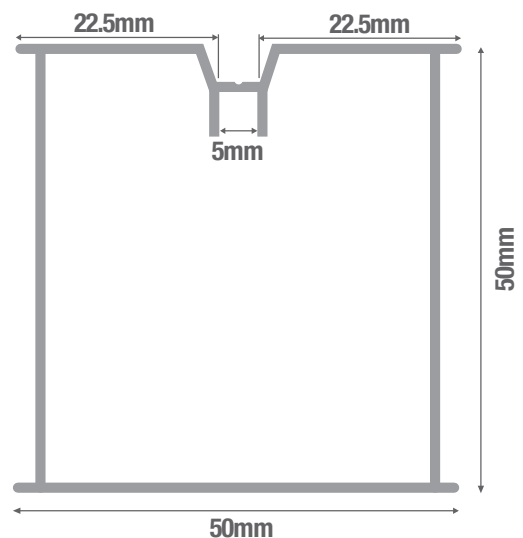

Non-Combustible
Fire Rating (A2, S1)

Easy To
Clean

Powder-Coated
Black Finish

Rot And Insect
Resistant

Lightweight And
Strong

SPECIFICATIONS	
Length	4m
Weight (approx.)	7.58kg
Height	50mm
Width (approx.)	50mm
Colour	Black