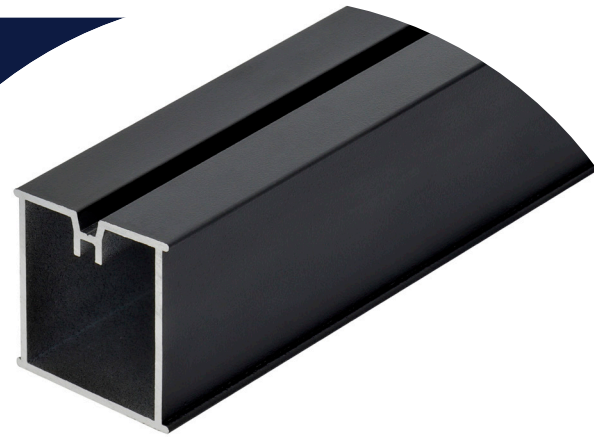

ALUMINIUM Joist 4m

Aluminium Joists are a robust, rot and weather-resistant Decking support system for Cladco Aluminium Decking Boards. Measuring 4 metres in length and available in a powder-coated black finish, Aluminium Joists provide a solid base.

As a lightweight product, Aluminium Joists can be secured to pedestals (not supplied) to create a lasting substructure. For more information on how to install with Cladco Aluminium Decking, please follow our Installation Guide.

Non-Combustible
Fire Rating (A2, S1)

Easy To
Clean

Powder-Coated
Black Finish

Rot And Insect
Resistant

Lightweight And
Strong

SPECIFICATIONS	
Length	4m
Weight (approx.)	7.58kg
Height	50mm
Width (approx.)	50mm
Colour	Black