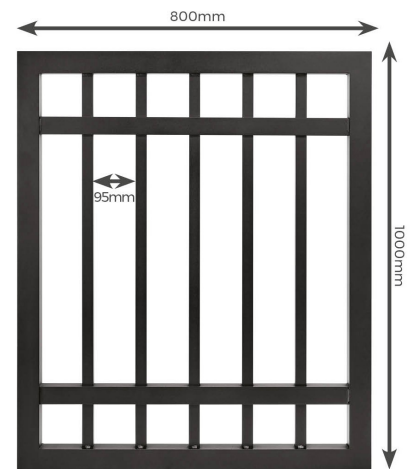

## POWDER-COATED ALUMINIUM BALUSTRADE SYSTEM GATES

Cladco metal Gates for Balustrade Systems are made from superior strength powder-coated aluminium. The Balustrade Gate can be used with the metal Balustrade Handrails and Posts also available. Gates, when used within the Balustrade System, can be installed onto Cladco Solid Composite Decking, PVC Decking or Timber Decking installations.

The powder-coated metal Balustrade Gate is available as a 1000mm high section and 800mm wide. Matching Posts and Handrail sections are available to purchase.

The Balustrade Gate System should be secured to a metal Balustrade Post and used within the Cladco Balustrade System.

Balustrade Gates are strong, sturdy and durable alternatives to other gate options available on the market, offering superior strength and longevity. The strength of this Balustrade System gives peace of mind when using on the exterior of a decking installation. The powder-coated aluminium Balustrade Gate is made from extruded and welded aluminium, for a strong, low-maintenance and non-corrosive material which is then powder coated in black. These Balustrade Gates can easily be re-painted to match your decking installation or colour of choice. Balustrades Gates are manufactured and sold as complete Gates, no self-assembly is required and they are easy to fit between Handrail sections. To install a Gate within a Balustrade System simply add consecutive sections to achieve your desired length of Balustrade, then add a Gate between. Balustrade Gates can be used with Handrail sections and Posts for use alongside decking installations, walkways, balconies and more.