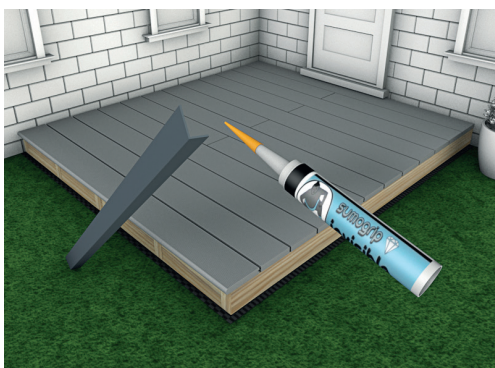

DECKING FINISH COMPOSITE CORNER TRIMS

Looking to add the finishing touches to your Cladco Composite Decking or Wall Cladding project? Composite Corner Trims can complete your project and give you the seal it needs.

Manufactured in the same process as Cladco Composite Decking and Composite Cladding Boards, Composite Corner Trims provide the same quality and the ease of maintenance you have come to expect from Cladco Composite products.

Cladco Composite Corner Trims require no staining or painting and are available in matching colours to the rest of your project. Colours include Redwood, Olive Green, Ivory, Teak, Coffee, Charcoal, Light Grey and Stone Grey. Each Composite Corner Trim can be cut and sanded to suit your project's needs.

SPECIFICATIONS	
Length	2.2m
Size	60mm x 50mm
Weight	2.1kg
Use With	Composite Decking and Composite Wall Cladding
Colours	       
	Charcoal Coffee Ivory Light Grey Olive Green Redwood Stone Grey Teak

Cladco Composite Corner Trims can be secured to Cladco Decking® using Sumogrip Adhesive to create a firm seal.