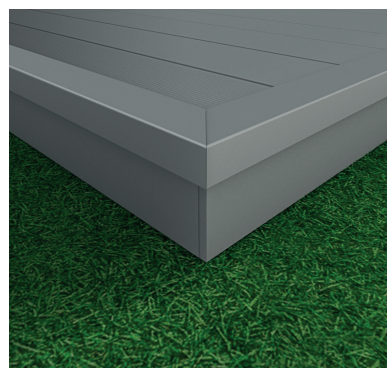

DECKING FINISH COMPOSITE CORNER TRIMS

Looking to add the finishing touches to your Cladco Composite Decking or Wall Cladding project? Composite Corner Trims can complete your project and give you the seal it needs.

Manufactured in the same process as Cladco Composite Decking and Composite Cladding Boards, Composite Corner Trims provide the same quality and the ease of maintenance you have come to expect from Cladco Composite products.

Cladco Composite Corner Trims require no staining or painting and are available in matching colours to the rest of your project. Colours include Redwood, Olive Green, Ivory, Teak, Coffee, Charcoal, Light Grey and Stone Grey. Each Composite Corner Trim can be cut and sanded to suit your project's needs.

SPECIFICATIONS	
Length	2.2m
Size	60mm x 50mm
Weight	2.1kg
Use With	Composite Decking and Composite Wall Cladding
Colours	       
	Charcoal Coffee Ivory Light Grey Olive Green Redwood Stone Grey Teak

Cladco Composite Corner Trims can be secured to Cladco Decking® using Sumogrip Adhesive to create a firm seal.