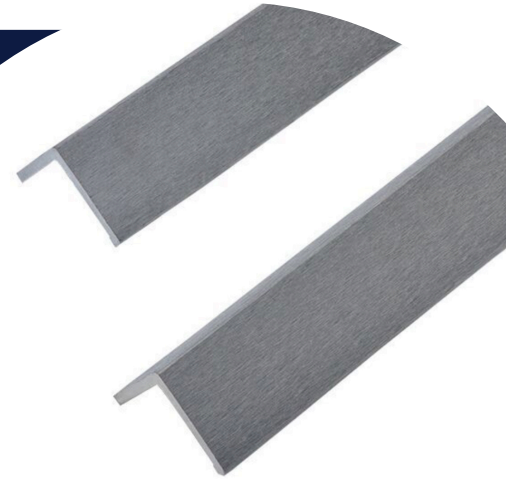

DECKING FINISH COMPOSITE CORNER TRIMS

Looking to add the finishing touches to your Cladco Composite Decking or Wall Cladding project? Composite Corner Trims can complete your project and give you the seal it needs.

Manufactured in the same process as Cladco Composite Decking and Composite Cladding Boards, Composite Corner Trims provide the same quality and the ease of maintenance you have come to expect from Cladco Composite products.

Cladco Composite Corner Trims require no staining or painting and are available in matching colours to the rest of your project. Colours include Redwood, Olive Green, Ivory, Teak, Coffee, Charcoal, Light Grey and Stone Grey. Each Composite Corner Trim can be cut and sanded to suit your project's needs.

SPECIFICATIONS	
Length	2.2m
Size	60mm x 50mm
Weight	2.1kg
Use With	Composite Decking and Composite Wall Cladding
Colours	       
	Charcoal Coffee Ivory Light Grey Olive Green Redwood Stone Grey Teak

Cladco Composite Corner Trims can be secured to Cladco Decking® using Sumogrip Adhesive to create a firm seal.