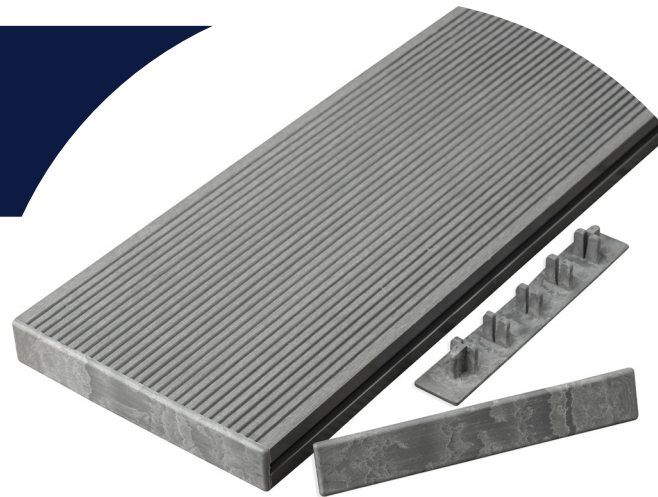

DECKING FINISH HOLLOW END CAPS

Our Hollow Decking End Caps are used to seal off the ends of Cladco Hollow Core Composite Decking Boards to give your decking a professional finished look.

Each Cap is available in eight colours to match your Cladco Decking® - Teak, Coffee, Charcoal, Light Grey, Stone Grey, Olive Green, Redwood and Ivory.

Please note: these End Caps are not a universal cap and are designed only to fit Cladco Composite Decking Boards.

*Please note: images are used for illustration purposes only, actual item may vary slightly from image supplied.

SPECIFICATIONS	
Pack Size	1
Weight	0.2kg
Use With	Cladco Hollow Core Composite Decking Boards
Material	Plastic
Colours	

PLEASE NOTE - Images are used for illustration purposes only, actual item may vary slightly from the image supplied.