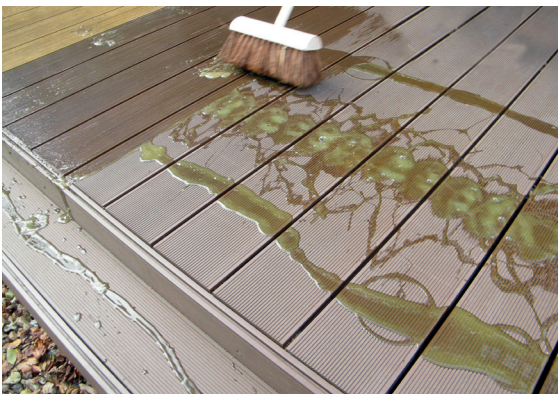

COMPOSITE AFTERCARE OWATROL COMPO-CLEAN

Maintaining your Cladco Composite Decking Boards is made easier using the right product to clean it with. Compo-Clean from Owatrol is a Composite Decking cleaner and works for all types of exterior composite wood, on either a horizontal or vertical surface. Its fast-acting solution will make light work of maintaining your project and can be easily applied with a brush or roller straight from the bottle.

The gel consistency will not drip or run making it ideal for vertical and horizontal surfaces and can be used as a degreaser as well as a cleaner. Its water-based solution makes it environmentally friendly and gives peace of mind when using near plastic pool liners, stone, cement and other materials nearby to your Cladco Composite Decking or Composite Cladding.

Manufactured from a biodegradable, water-based solution, Compo-Clean works hard to refresh your Composite Decking area. All you need is a brush or roller to get started and a hose or pressure washer to rinse.

SPECIFICATIONS	
Size	2.5L
Weight	2.7kg
Coverage	5-10m squared per litre
Applications	Composite Decking and Composite Wall Cladding

When applying Owatrol Compo-Clean, it is recommended to use:

- 1 litre for every 5-10 metre squared
- 5 minute working time
- +5 to +30 degrees C application temperature