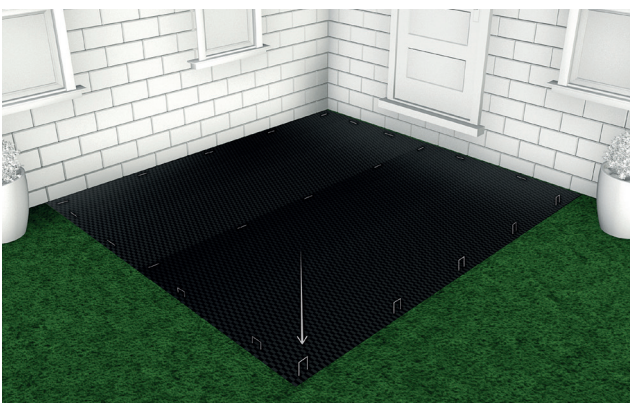

## DECKING FRAME WEED MAT GROUND PINS, 15CM

Secure your Cladco Heavy Duty Weed Mat in place by using Cladco Plastic Weed Mat Fixing Pins.

Prevent weeds from growing beneath your decking, along your path, or other places by using Cladco Heavy Duty Weed Mat, secured in place with these 15cm Ground Pins.

Featuring three barbs along the edges of each Ground Pin, Cladco Weed Mat can be securely set into the ground to prevent the Weed Mat from becoming loose.

Ground Pins have a large flat top, making them easy to secure in place and to lay flat on the Weed Mat for ease of coverage.

SPECIFICATIONS	
Length	15cm
Colour	Black
Pack Size	20
Material	Plastic

Supplied in packs of 20, each Pin measures 15cm in length for a secure fitting into the ground. Once installed, your Heavy Duty Weed Mat will be set in place ready for your Joists and Decking substructure.