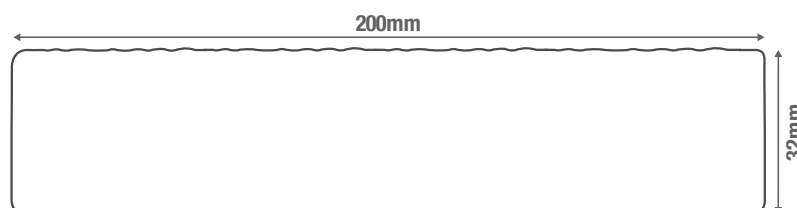

SPECIFICATIONS	
Board Length	3.6metre
Board Width	200mm
Board Thickness	32mm
Each board weighs approximately	18.2kg

COLOURS

Cedar Wood

Walnut

Ebony

Ash Grey

Silver Birch

Chestnut