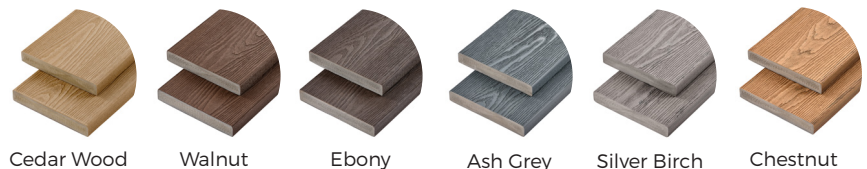

COLOURS

PLEASE NOTE - Images are used for illustration purposes only, actual item may vary slightly from the image supplied.

T: 01837 659 901 E: info@cladco.co.uk

WWW.CLADCODECKING.CO.UK

Beardown Road, Exeter Road Industrial Estate, Okehampton EX20 1UA