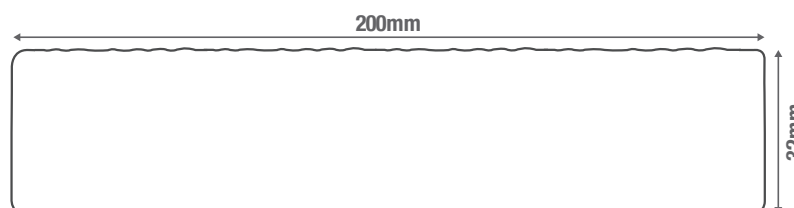

COLOURS

PLEASE NOTE - Images are used for illustration purposes only, actual item may vary slightly from the image supplied.

T: 01837 659 901 E: info@cladco.co.uk

WWW.CLADCODECKING.CO.UK

Beardown Road, Exeter Road Industrial Estate, Okehampton EX20 1UA