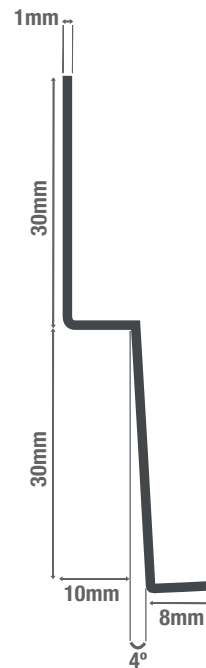

START TRIM

Fibre Cement Trim

When Cladding your home, you want to make sure all the Boards are installed level. With the Cladco Fibre Cement Wall Cladding Start Trims, your Boards should be supported and aligned throughout your installation. Cladco Aluminum Start Trims are designed to sit at a slight angle, assisting the attractive feather boarding installation technique and providing the stand and support for the first Board to be fitted onto the structural Battens. Cladco Fibre Cement Wall Cladding Starter Strip should be installed at the wall's base, and above any doors or windows. The Start Trim should be installed above the Perforated Closure, with a 38mm Screw.

All Cladco Fibre Cement Wall Cladding Trims are available in a range of seven colours, manufactured to match the colour of your Cladco Fibre Cement Wall Cladding Boards for an attractive and seamless design. Trims do not require any staining or painting and are manufactured onsite using high-quality aluminium for a stain, rust and corrosion resistant product.

CLADCO TRIMS

PERFORATED CLOSURE
Installed under the Battens at the base of the build, or at the top of any doors and windows, to ensure ventilation throughout the installation. Perforated Closure also protects the build from any dirt or insects penetrating the air flow space.

INTERNAL CORNER TRIM
Used in the inside of a door frame or porch for a neat seamless finish.

CONNECTION PROFILE
Installed around window reveals and door frames to support Boards.

START TRIM
Installed at the start of new Board runs at the base of the building, or above windows and doors for support.

SYMMETRIC EXTERNAL CORNER TRIM
Designed to fit on the corners of the building, the Fibre Cement Wall Cladding Boards are then installed to flat edges of the Trims.

ASYMMETRIC EXTERNAL CORNER TRIM
Designed to be installed on either side of the door or window, allowing Boards to be fitted on the flat surface of the Trim.

SPECIFICATIONS	
Length	3 metres
Thickness	1mm
Weight (approx)	1.53kg