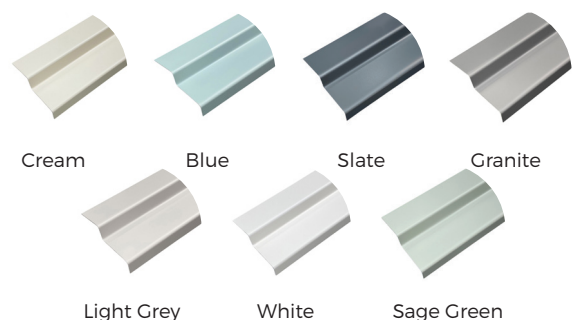

COLOURS

PLEASE NOTE - Images are used for illustration purposes only, actual item may vary slightly from the image supplied.

01837 659901 info@cladco.co.uk
www.cladcodecking.co.uk

Beardown Road, Exeter Road Industrial Estate, Okehampton EX20 1UA