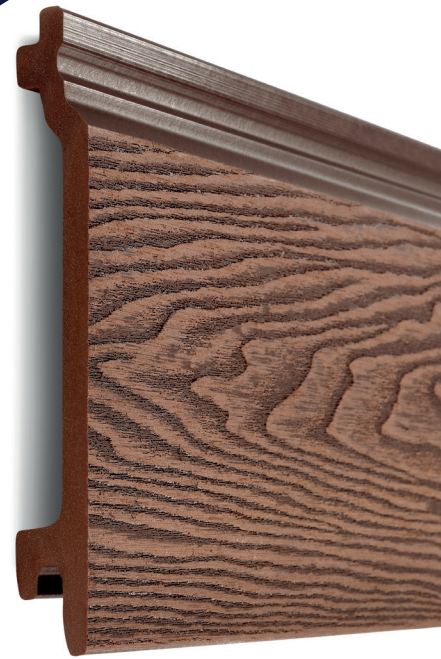

WOODGRAIN EFFECT

Composite Wall Cladding

Cladco woodgrain wall cladding is a easy way to get that real wood effect without the effort, thanks to its attractive woodgrain pattern it gives the appearance of natural wood. Woodgrain wall cladding is low maintenance and doesnt need to be painted, stained, treated or sealed. Simply install the product on any external wall and see the transformation take place.

Cladco woodgrain wall cladding is not just aesthetically pleasing, it can also help protect the exterior walls from the elements and provide a long lasting covering.

Why Use Our 3.6m Composite Woodgrain Wall Cladding

Cladco woodgrain wall cladding is a easy way to get that real wood effect without the effort, thanks to its attractive woodgrain pattern it gives the appearance of natural wood. Woodgrain wall cladding is low maintenance and doesnt need to be painted, stained, treated or sealed. Simply install the product on any external wall and see the transformation take place.