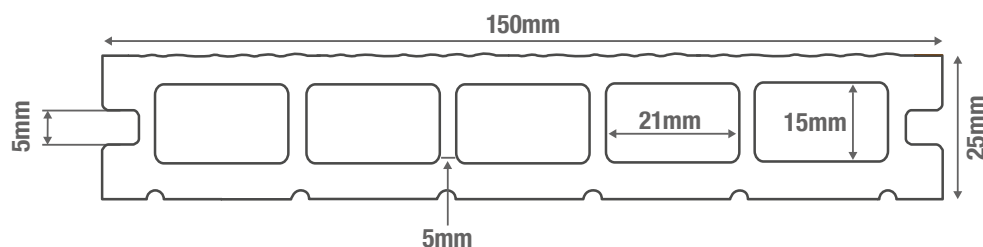

Composite Decking Board Size	Price excl VAT	Price inc Vat	Per	Weight
150 x 25mm Hollow Section, 2.4, length	£14.40	£17.28	Length	6.72kg
150 x 25mm Hollow Section, 4m length	£24.00	£28.80	Length	11.2kg

Timber Decking and Timber Joists

Price Per Running Metre:
£2.92 inc VAT

Timber Decking and Timber Joists Size	Price excl VAT	Price inc Vat	Per	Weight
Premium Timber Decking Board, 144 x 28mm 4.8m length	£10.00	£12.00	Length	16.5kg
Premium Timber Decking Board 150 x 35mm 4.8m length	£11.67	£14.00	Length	19.5kg
Sawn Green Treated Timber Decking Joist 47 x 100mm, 4.2m	£9.95	£11.94	Length	12.3kg
Sawn Green Treated Timber Decking Joist 47 x 100mm, 4.8m	£11.35	£13.62	Length	13.5kg
Sawn Green Treated Timber Decking Joist 47 x 150mm, 4.2m	£14.85	£17.82	Length	18.6kg
Sawn Green Treated Timber Decking Joist 47 x 150mm, 4.8m	£16.95	£20.34	Length	20.5kg
Sawn Green Treated Timber Decking Joist 50 x 25mm, 4.2m	£3.75	£4.50	Length	12.3kg
Sawn Green Treated Timber Post 100 x 100mm, 3m length	£13.75	£16.50	Length	15.2kg

Available colours for composite products

Woodgrain Boards - 10 Year Warranty:

Price Per Running Metre:
£8.40 inc VAT

Composite Decking Board Size	Price excl VAT	Price inc Vat	Per	Weight
150 x 25mm Hollow Section, 2.4, length	£16.80	£20.16	Length	6.72kg
150 x 25mm Hollow Section, 4m length	£28.00	£33.60	Length	11.2kg