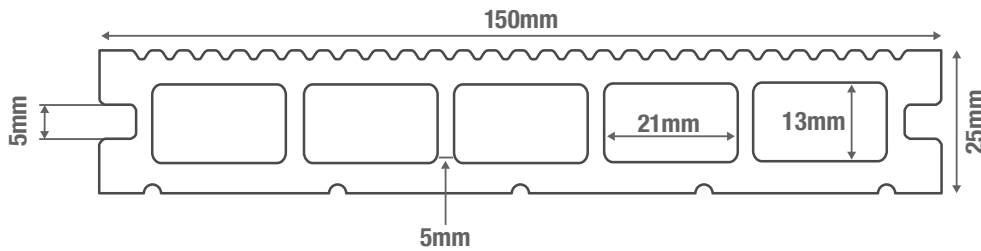

PRICE LIST

Hollow Section Domestic Grade Composite Decking - 10 Year Warranty*