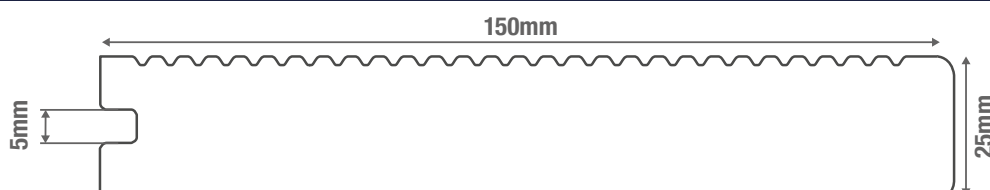

Bullnose Boards - 10 Year Warranty: