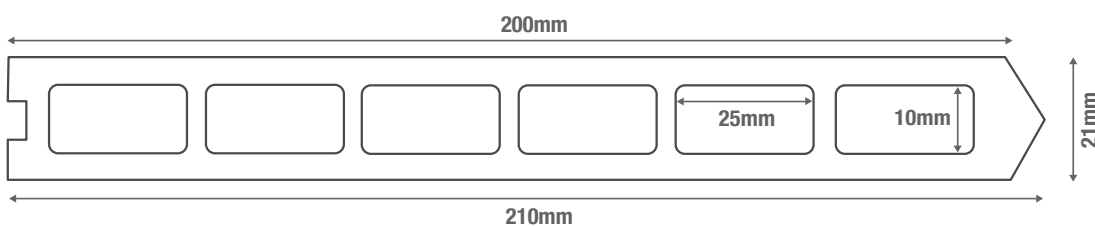

Composite Fencing Boards