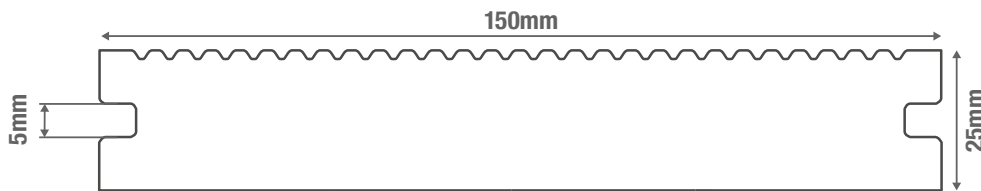

Solid Section Commercial Grade Composite Decking - 10 Year Warranty*