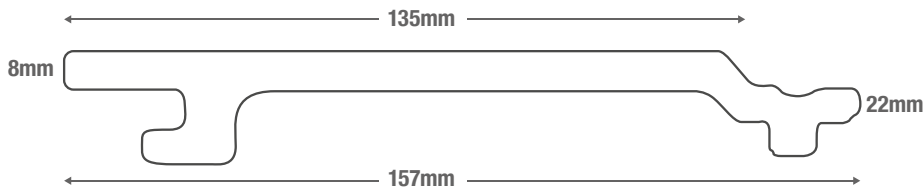

Composite Wall Cladding