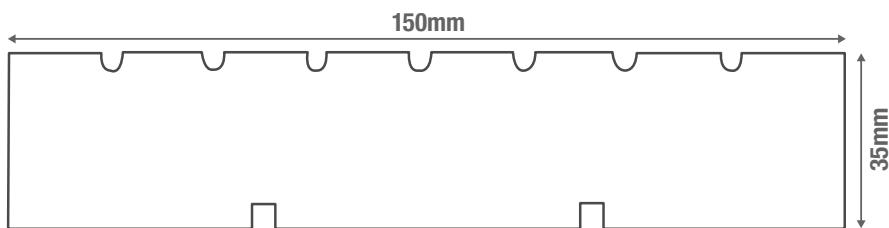

Timber Decking and Timber Joists